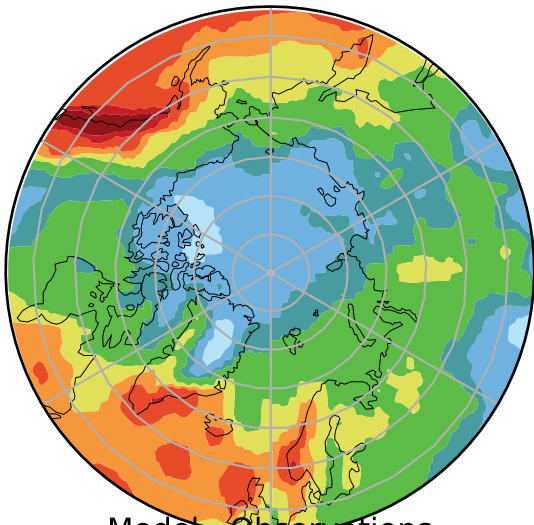

alpha2.v1p+4K (2-11)
mm/day

Max 13.49
Mean 2.86
Min 0.77

Model - Observations