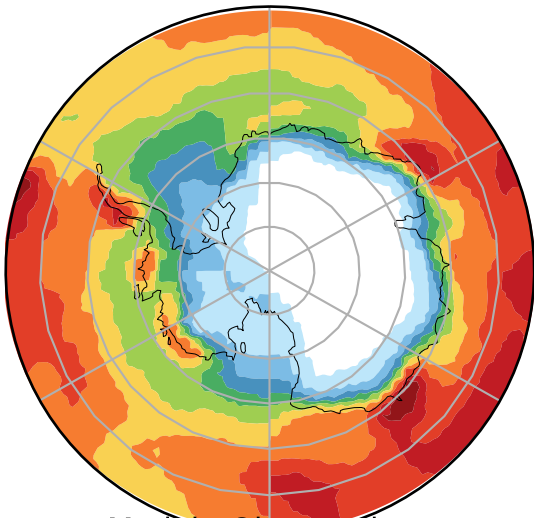

alpha2.v1p+4K (2-11)  
mm/day

Max	6.12
Mean	2.79
Min	0.08

Model - Observations