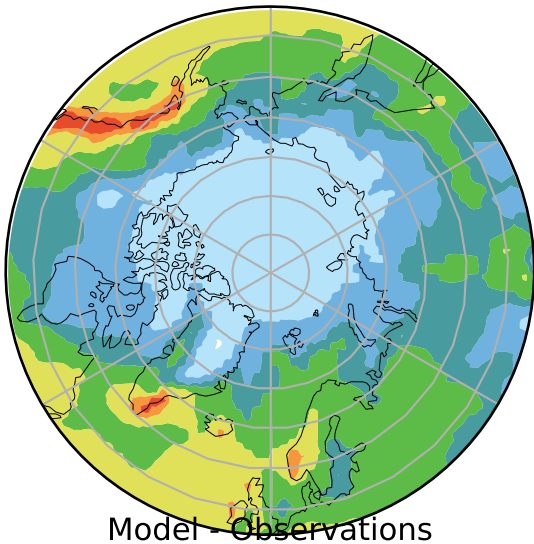

alpha2.v1p+4K (2-11)
mm/day

Max	6.24
Mean	1.94
Min	0.48

Model - Observations