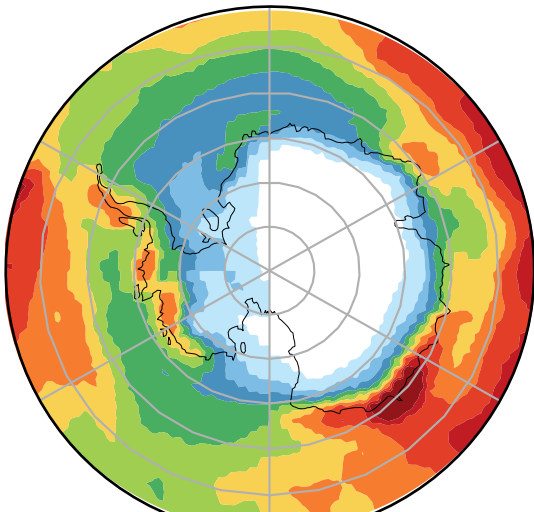

alpha2.v1p+4K (2-11)
mm/day

| | |
|------|------|
| Max | 6.41 |
| Mean | 2.47 |
| Min | 0.08 |

Model - Observations