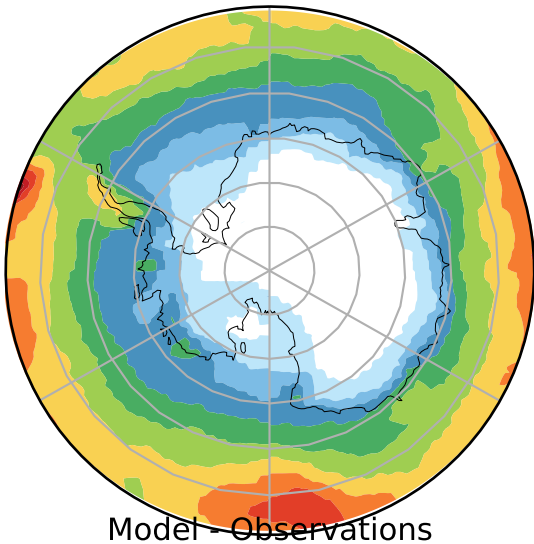

alpha2.v1p+4K (2-11)
mm/day

Max	5.77
Mean	2.03
Min	0.11

Model - Observations