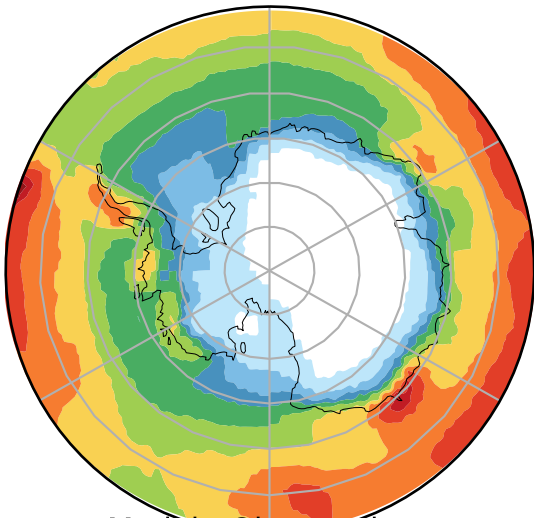

alpha2.v1p+4K (2-11)  
mm/day

Max	5.80
Mean	2.39
Min	0.10

Model - Observations