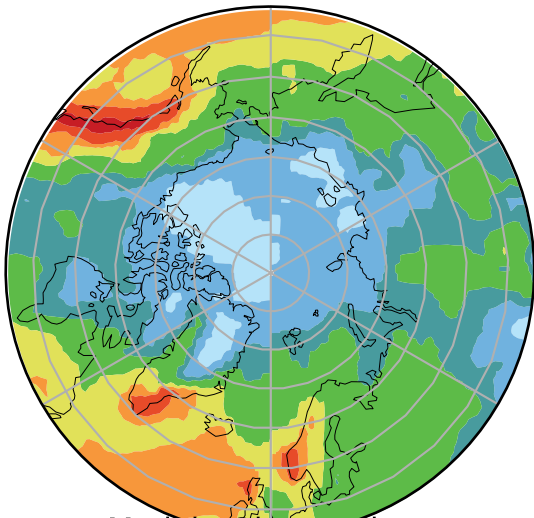

alpha2.v1p+4K (2-11)
mm/day

Max	8.60
Mean	2.38
Min	0.66

Model - Observations