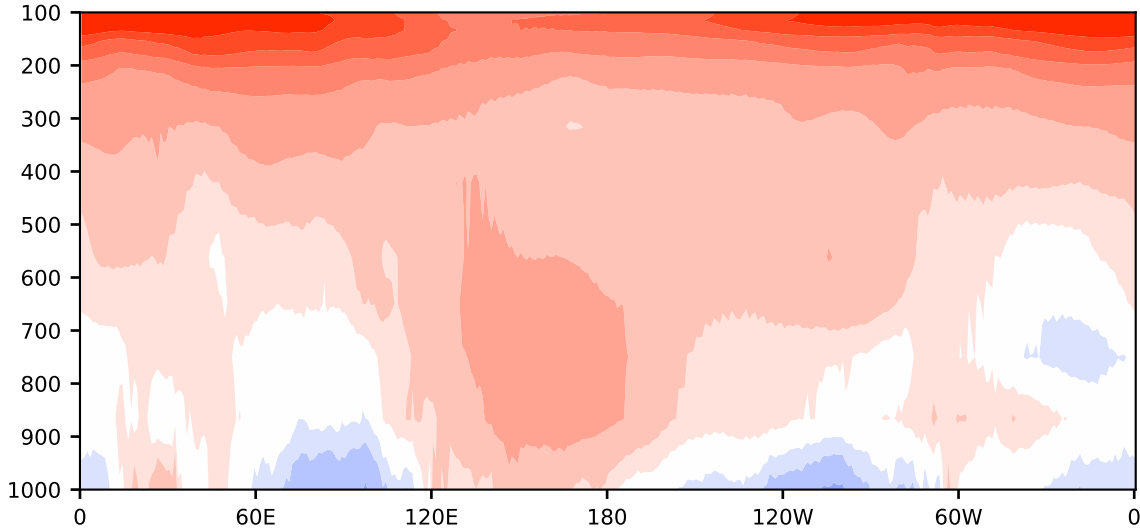

Model - Observations

Max 6.43
Mean 0.92
Min -1.13

RMSE 2.45
CORR 0.98