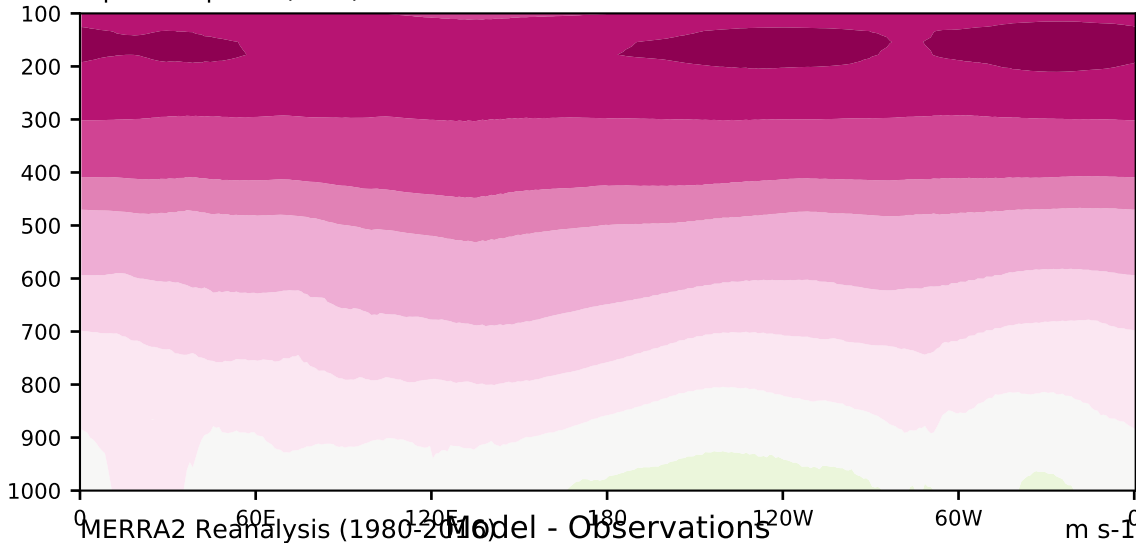

alpha2.v1p+4K (2-11)

m/s

Max 21.77
Mean 7.61
Min -2.11

20.0
15.0
10.0
8.0
5.0
3.0
1.0
-1.0
-3.0
-5.0
-8.0
-10.0
-15.0
-20.0