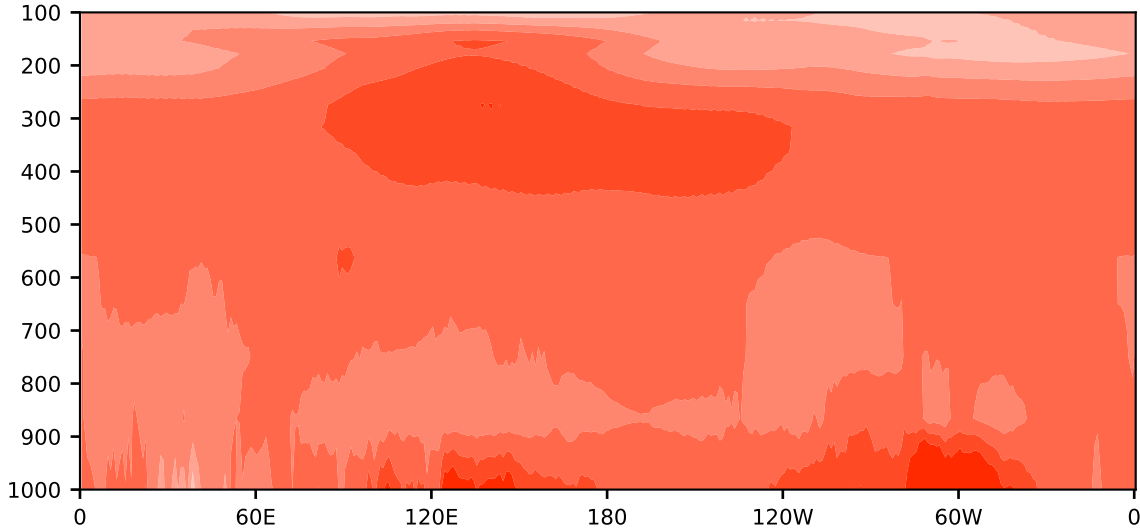

# Model - Observations

Max 12.60  
Mean 5.26  
Min 2.35

RMSE 5.04  
CORR 1.00