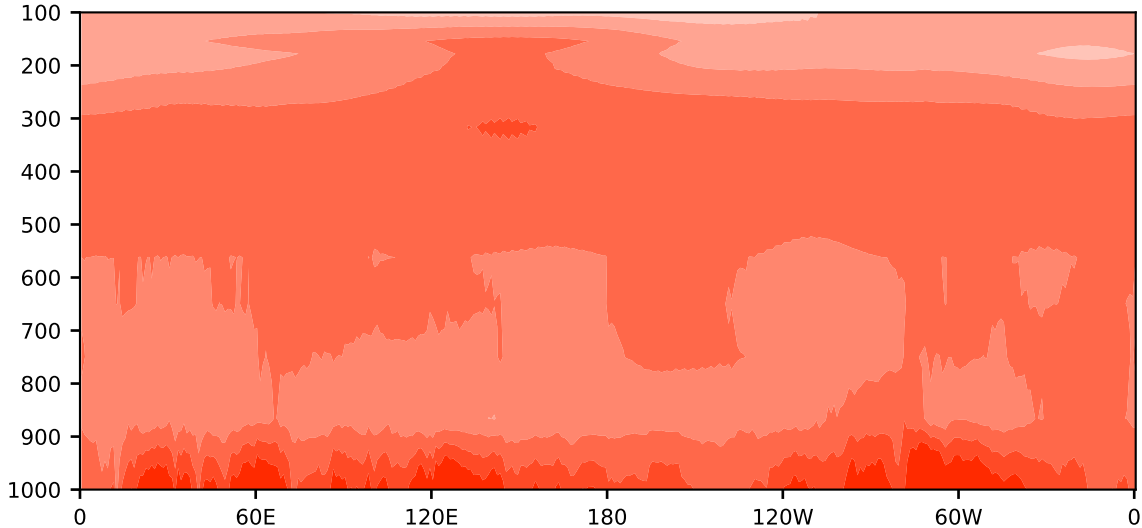

Model - Observations

Max 11.18
Mean 5.19
Min 2.64

RMSE 4.87
CORR 1.00