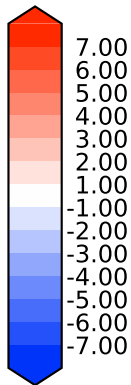

Model - Observations

Max 11.18
Mean 5.19
Min 2.64

RMSE 4.87
CORR 1.00