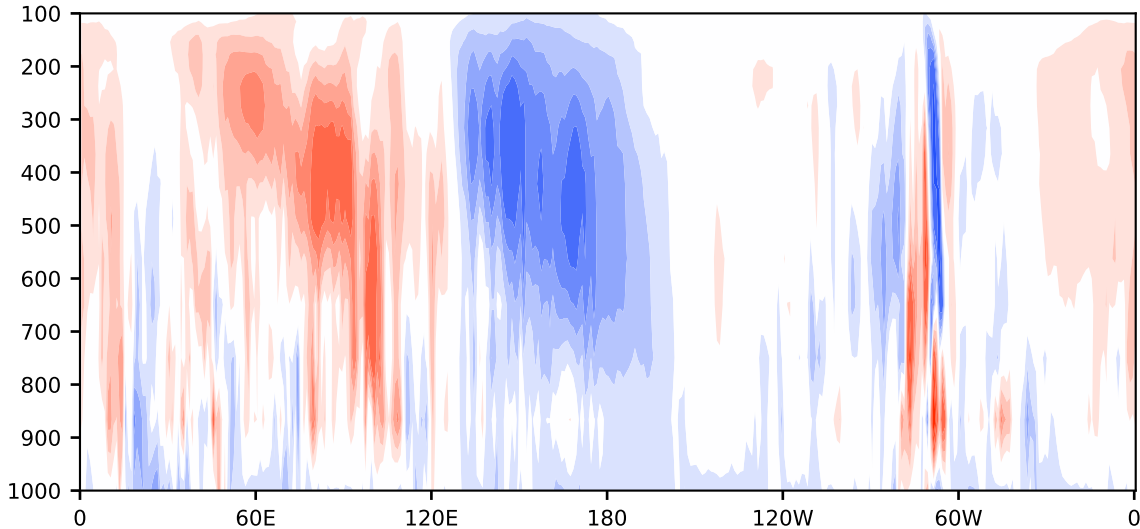

Model - Observations

Max 27.60
Mean -0.32
Min -20.60

RMSE 4.02
CORR 0.86