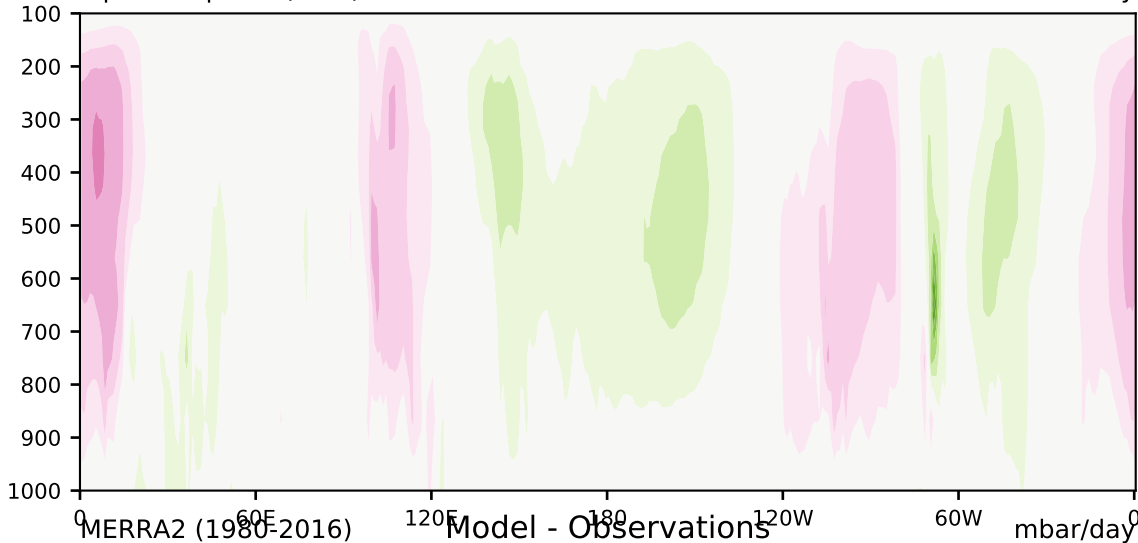

alpha2.v1p+4K (2-11)

mbar/day

Max 20.76  
Mean -0.21  
Min -32.54

35.0  
30.0  
25.0  
20.0  
15.0  
10.0  
5.0  
-5.0  
-10.0  
-15.0  
-20.0  
-25.0  
-30.0  
-35.0