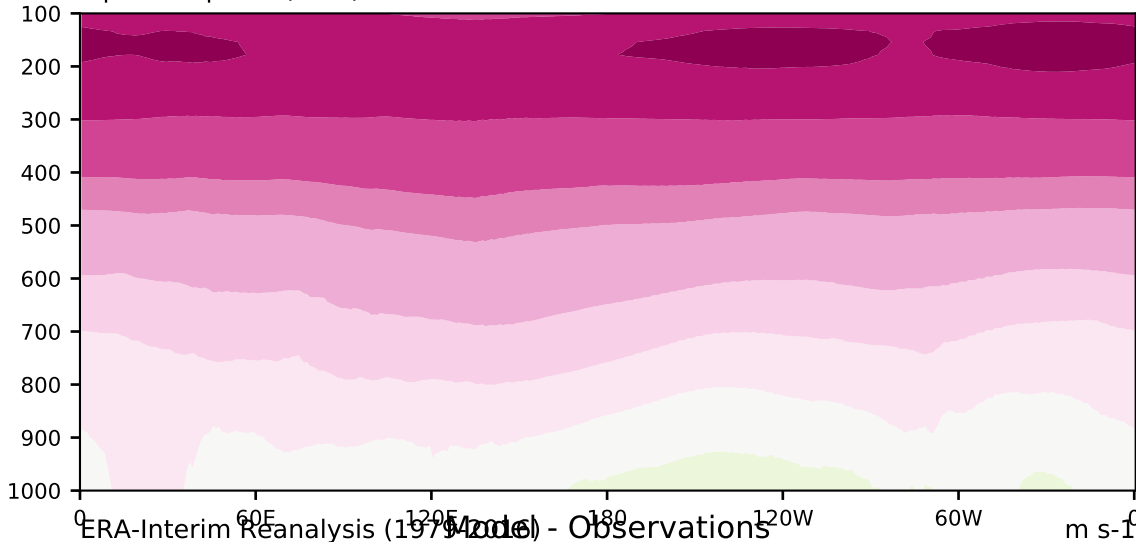

alpha2.v1p+4K (2-11)

m/s

Max 21.77
Mean 7.61
Min -2.11

20.0
15.0
10.0
8.0
5.0
3.0
1.0
-1.0
-3.0
-5.0
-8.0
-10.0
-15.0
-20.0