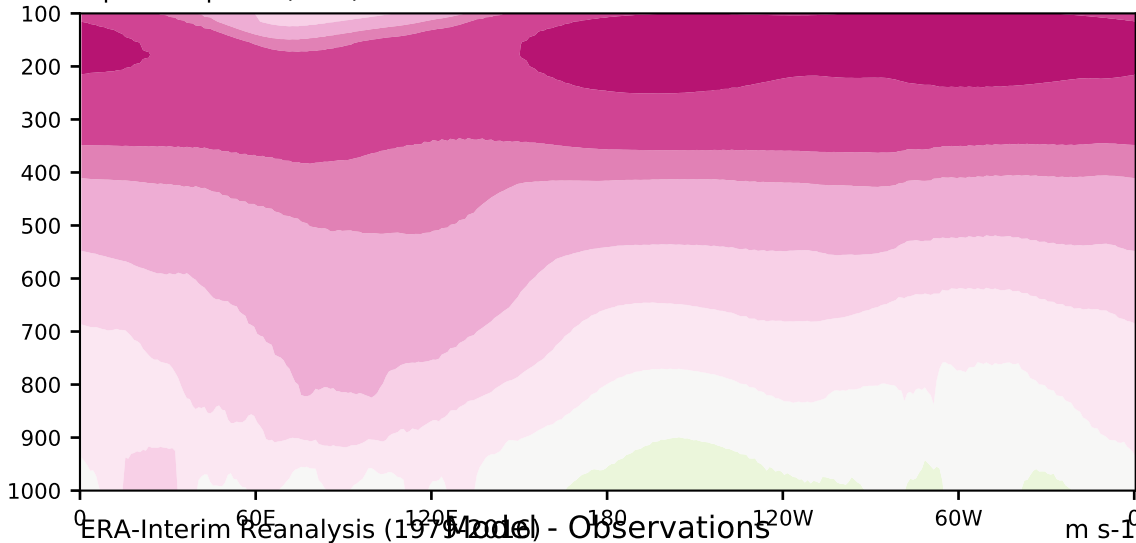

alpha2.v1p+4K (2-11)

m/s

Max 18.93
Mean 6.25
Min -2.23

20.0
15.0
10.0
8.0
5.0
3.0
1.0
-1.0
-3.0
-5.0
-8.0
-10.0
-15.0
-20.0