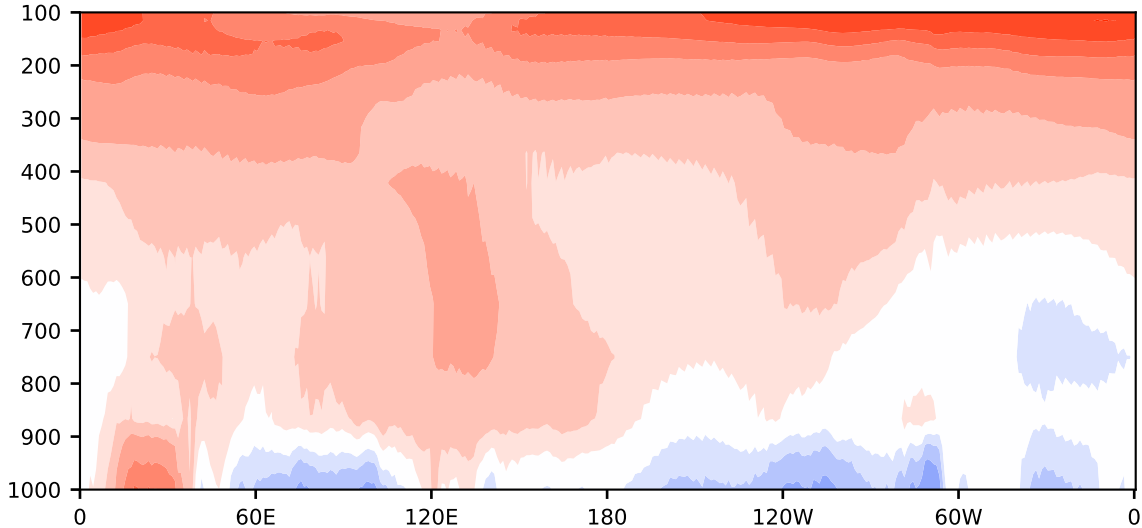

Model - Observations

Max 5.02
Mean 0.77
Min -1.98

RMSE 2.02
CORR 0.99