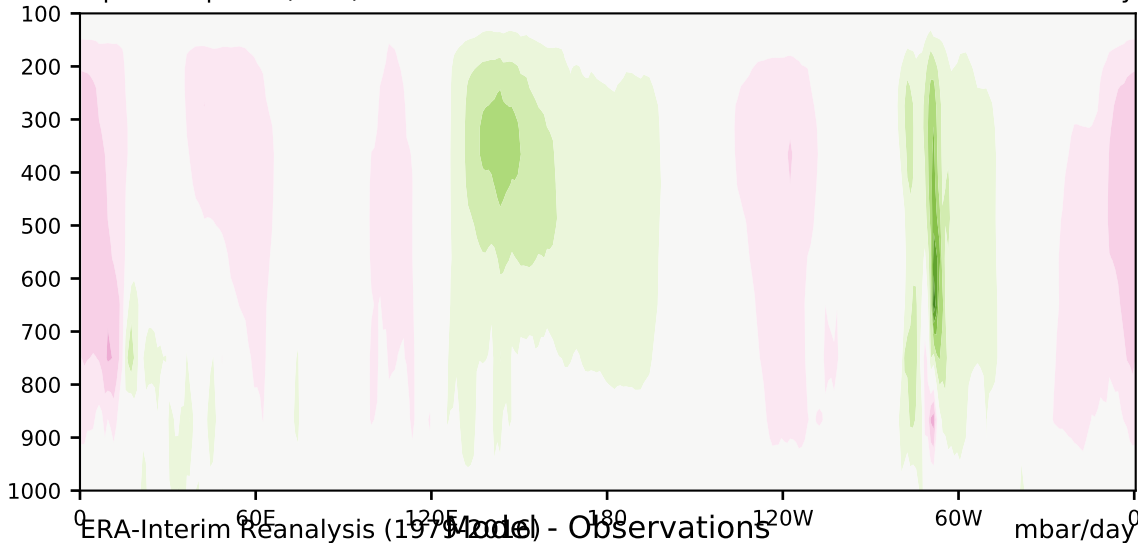

alpha2.v1p+4K (2-11)

mbar/day

Max 17.63
Mean -0.22
Min -34.43

35.0
30.0
25.0
20.0
15.0
10.0
5.0
-5.0
-10.0
-15.0
-20.0
-25.0
-30.0
-35.0