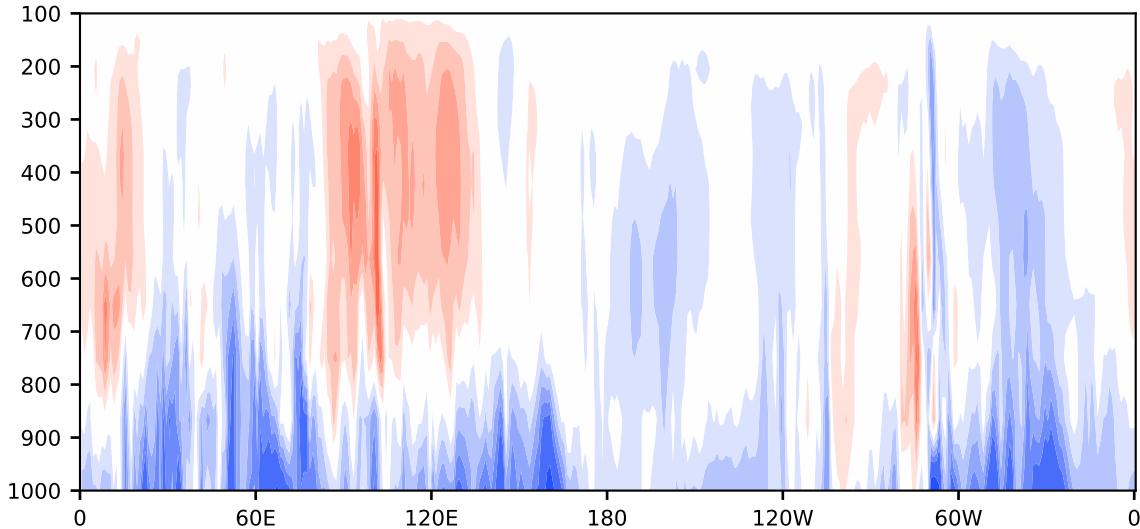

# Model - Observations

Max 15.10  
Mean -1.35  
Min -20.54

RMSE 3.24  
CORR 0.66