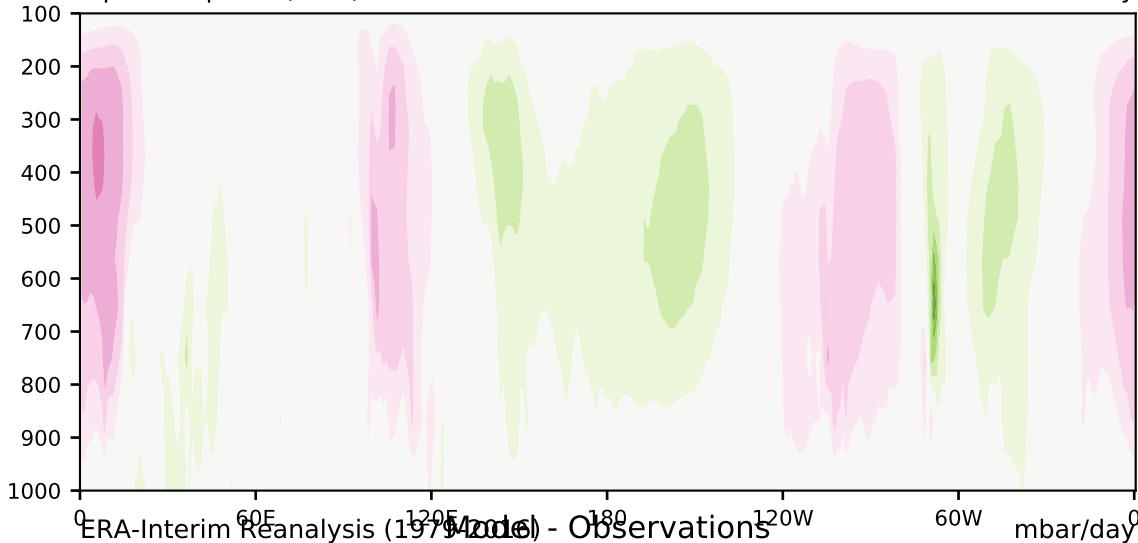

alpha2.v1p+4K (2-11)

mbar/day

Max 20.76
Mean -0.21
Min -32.54

35.0
30.0
25.0
20.0
15.0
10.0
5.0
-5.0
-10.0
-15.0
-20.0
-25.0
-30.0
-35.0