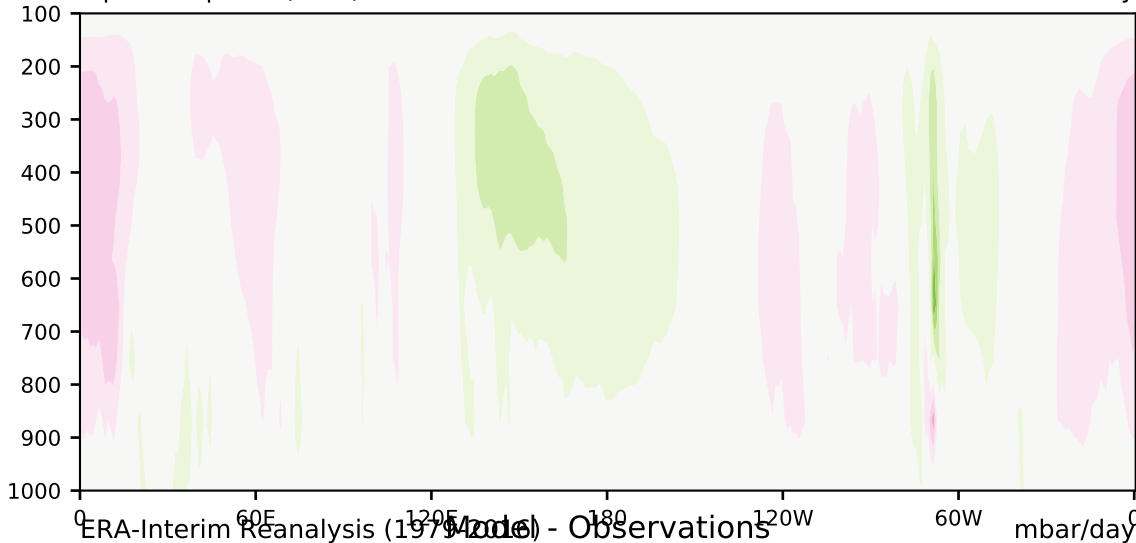

alpha2.v1p+4K (2-11)

mbar/day

Max 17.85  
Mean -0.25  
Min -25.93

35.0  
30.0  
25.0  
20.0  
15.0  
10.0  
5.0  
-5.0  
-10.0  
-15.0  
-20.0  
-25.0  
-30.0  
-35.0