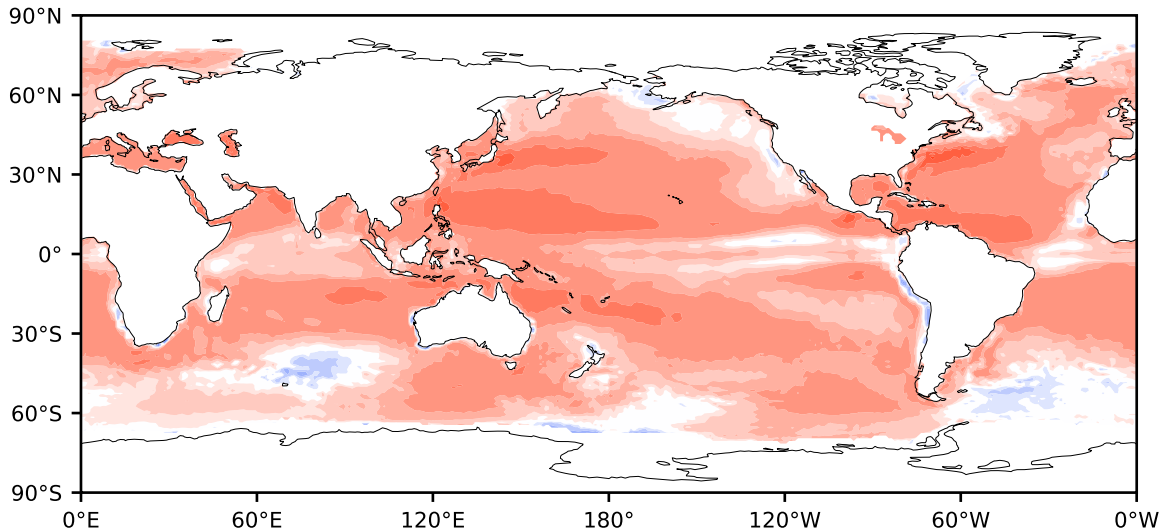

Model - Observations

Max 135.29
Mean 30.43
Min -147.59

RMSE 36.91
CORR 0.93