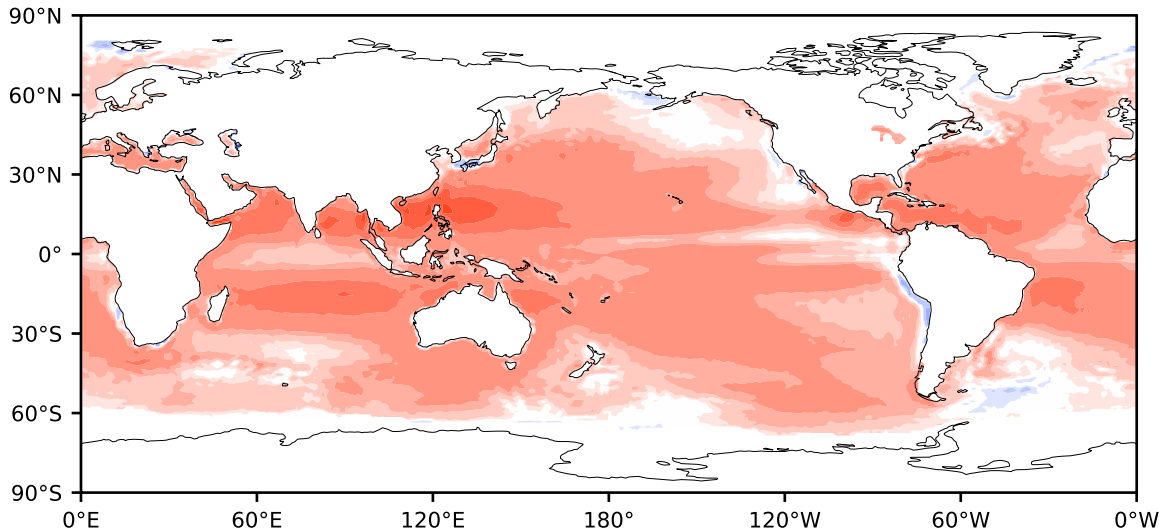

Model - Observations

Max 163.38
Mean 31.91
Min -133.93

RMSE 38.63
CORR 0.94