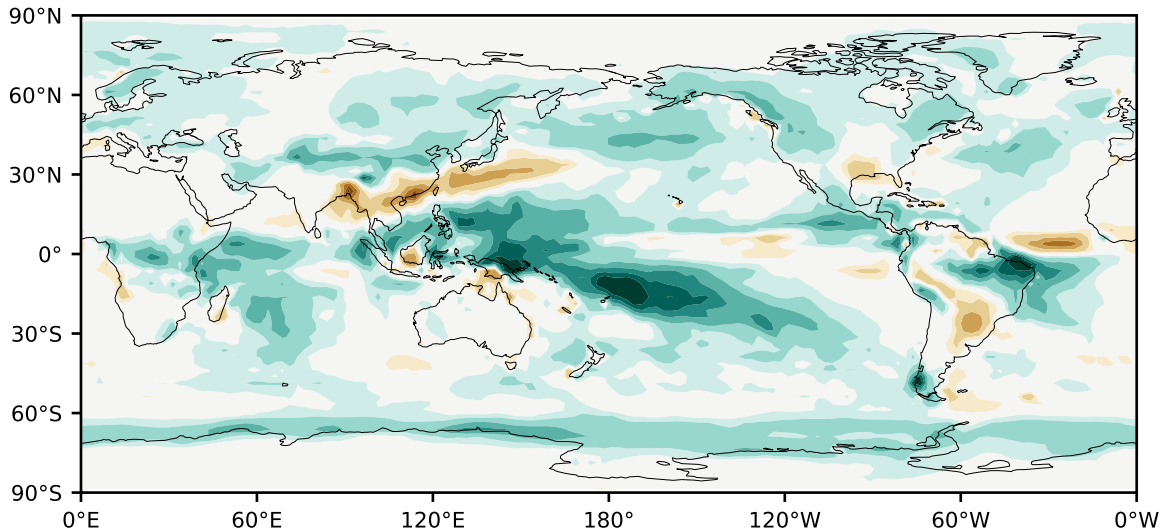

Model - Observations

Max 7.86
Mean 0.69
Min -5.39

RMSE 1.31
CORR 0.89