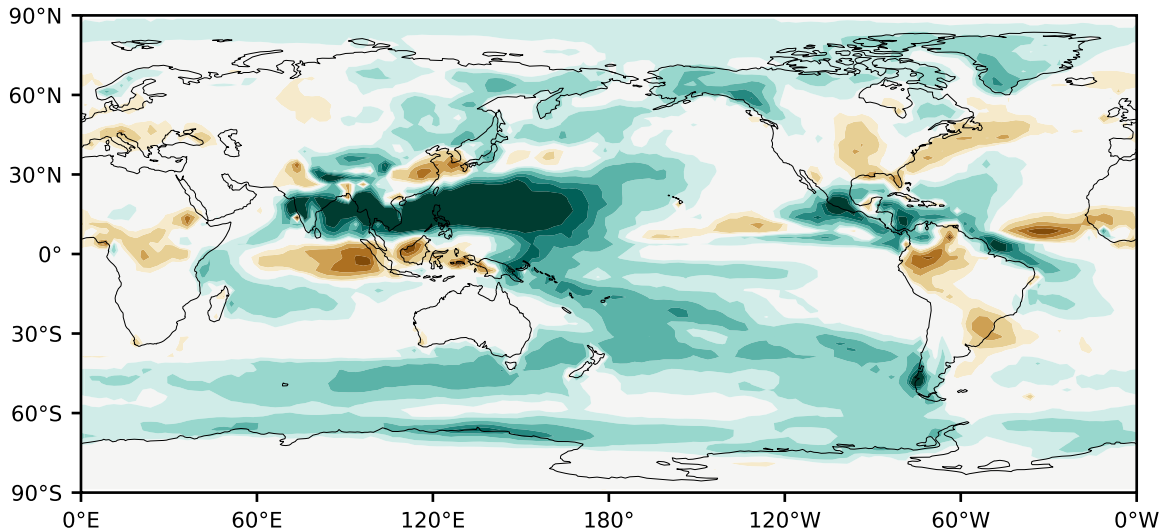

Model - Observations

Max 20.44
Mean 0.77
Min -7.57

RMSE 2.06
CORR 0.84