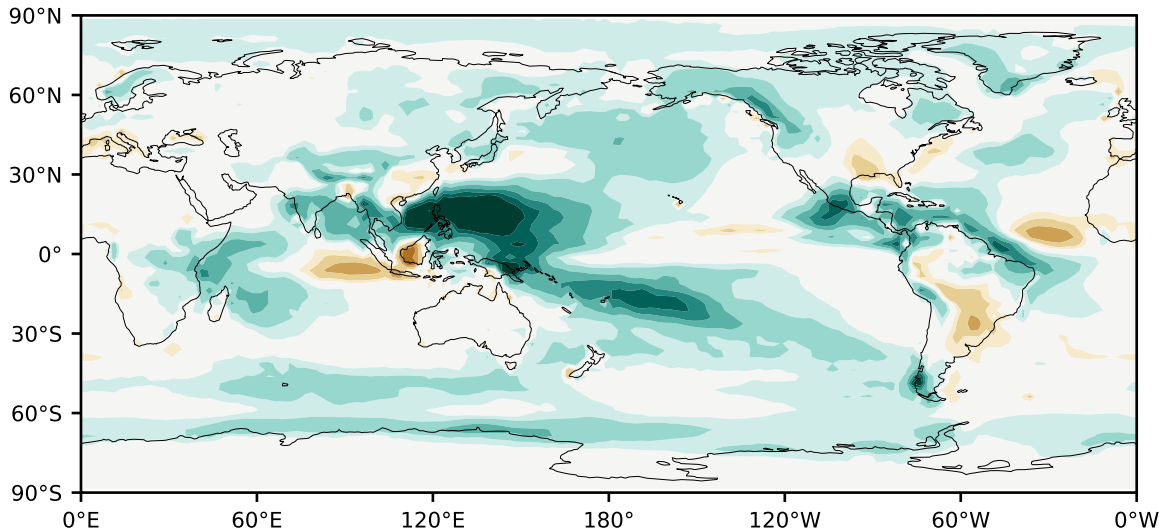

Model - Observations

Max 8.89
Mean 0.71
Min -3.74

RMSE 1.39
CORR 0.88