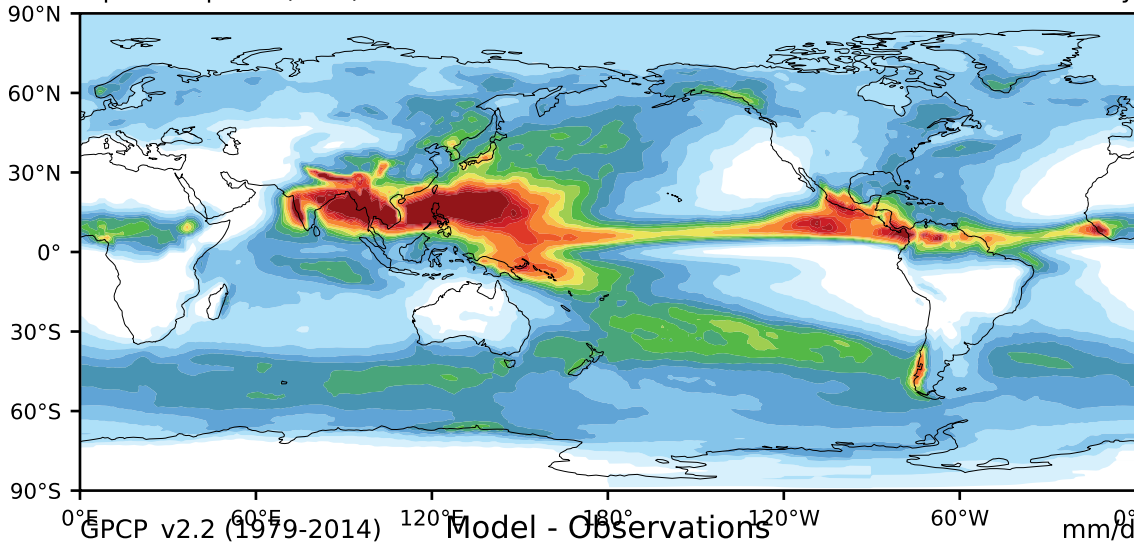

alpha2.v1p+4K (2-11)

mm/day

Max 36.23
Mean 3.48
Min 0.00

GPCP_v2.2 (1979-2014)

Model - Observations

mm/d