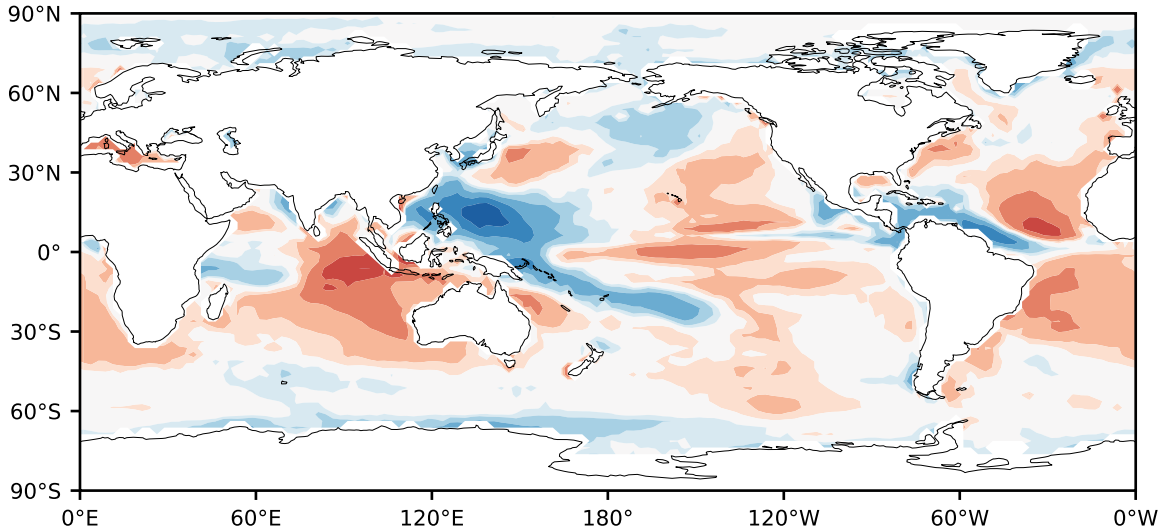

Model - Observations

Max 9.16
Mean -0.22
Min -7.03

RMSE 1.55
CORR 0.88