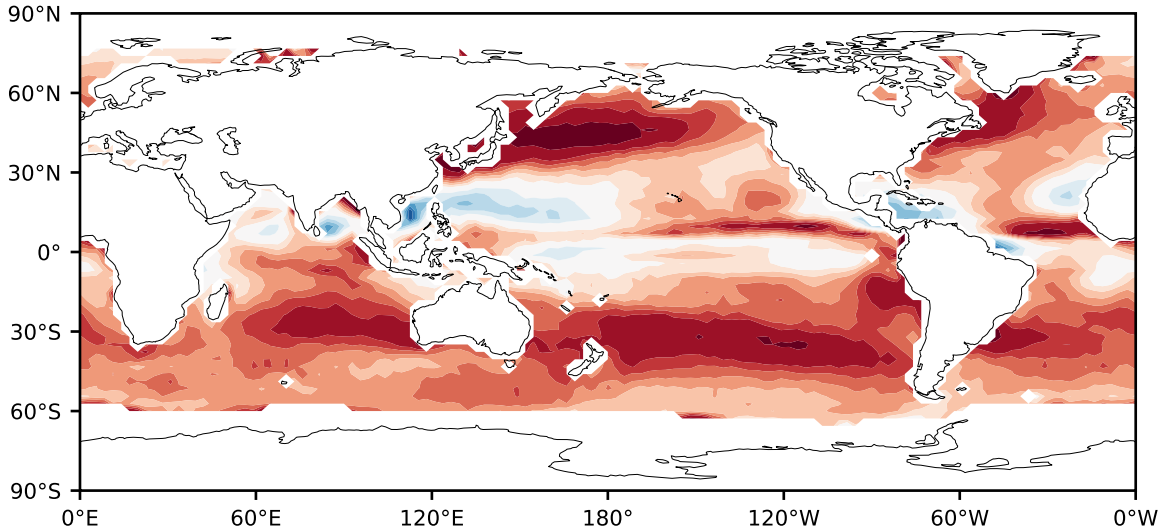

Model - Observations

Max 70.51
Mean -34.29
Min -133.72

RMSE 41.85
CORR 0.65