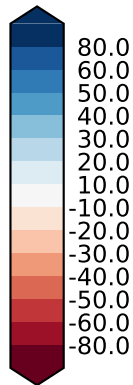

Model - Observations

Max 70.51
Mean -34.29
Min -133.72

RMSE 41.85
CORR 0.65