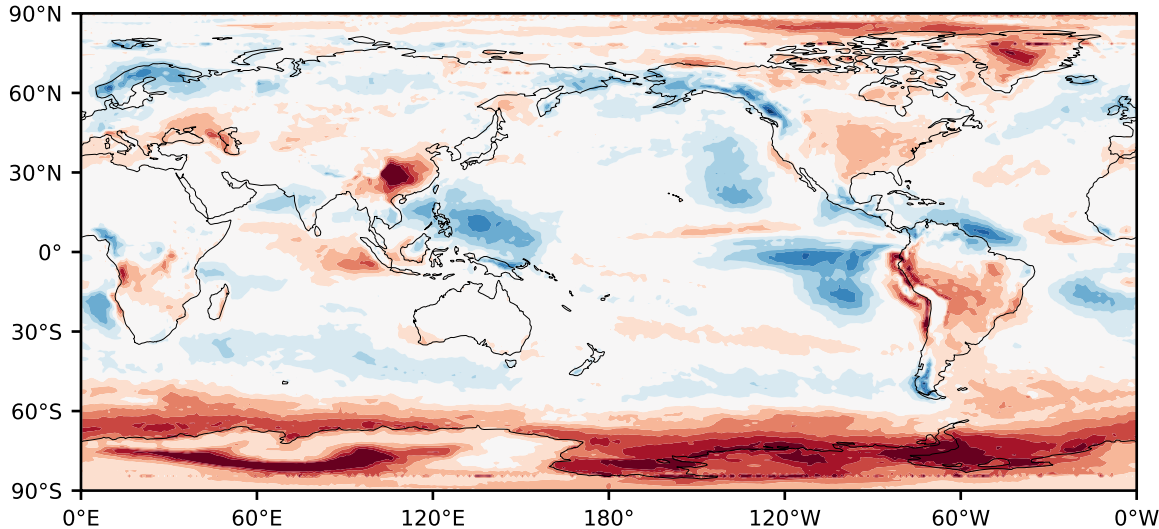

Model - Observations

Max 38.73
Mean -1.02
Min -49.68

RMSE 8.75
CORR 0.81