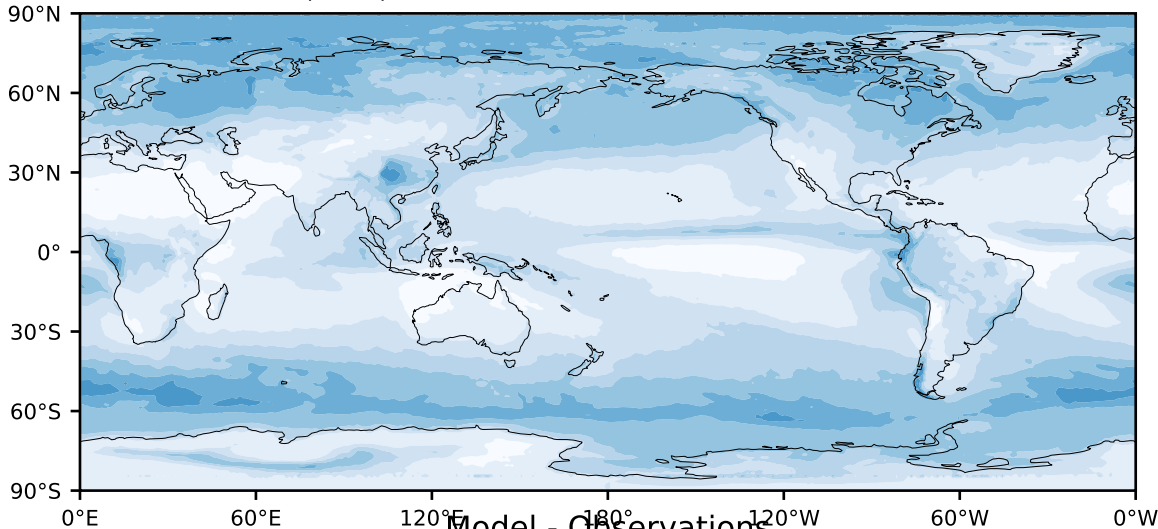

MODIS Simulator (None)

%

Max 75.46  
Mean 23.87  
Min 0.18

Model - Observations