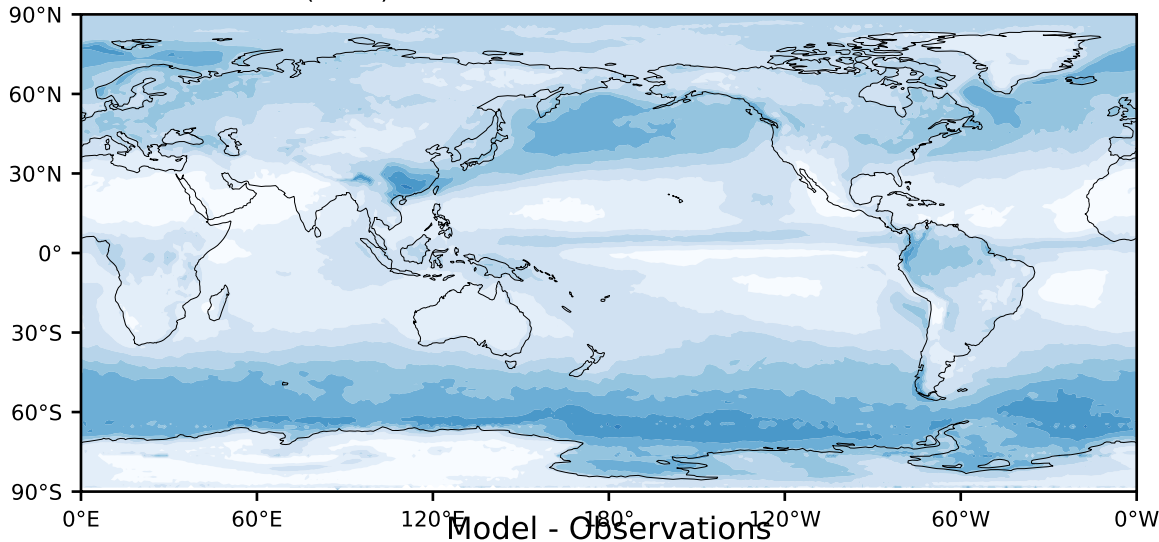

MODIS Simulator (None)

%

Max 84.77  
Mean 22.83  
Min 0.31

95.0  
85.0  
75.0  
65.0  
55.0  
45.0  
35.0  
25.0  
15.0  
5.0