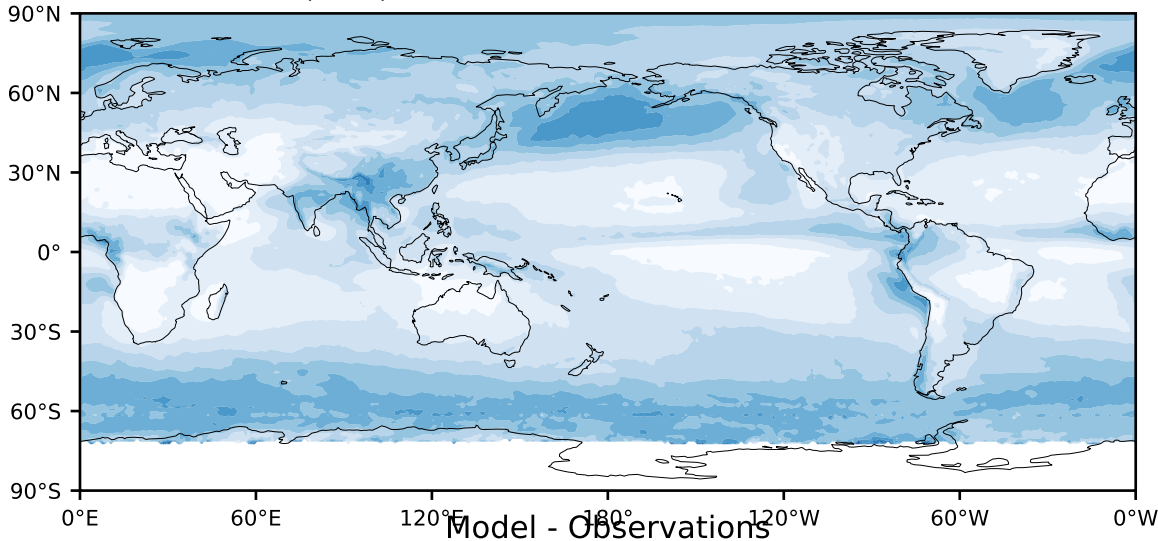

MODIS Simulator (None)

%

Max 100.00
Mean 23.40
Min 0.00

95.0
85.0
75.0
65.0
55.0
45.0
35.0
25.0
15.0
5.0