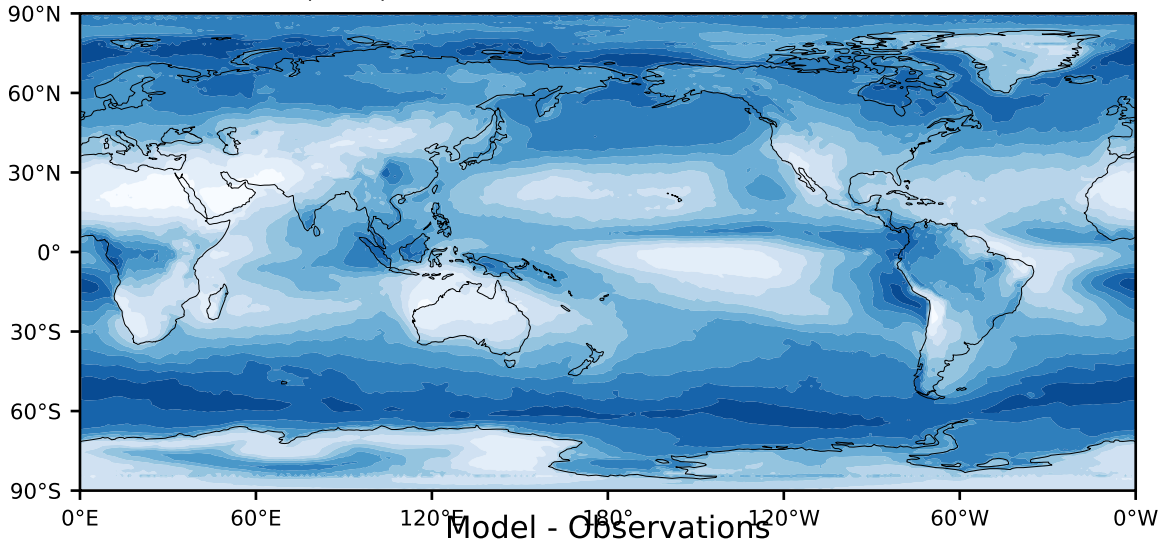

MODIS Simulator (None)

%

Max 96.33
Mean 48.83
Min 1.15

Model - Observations