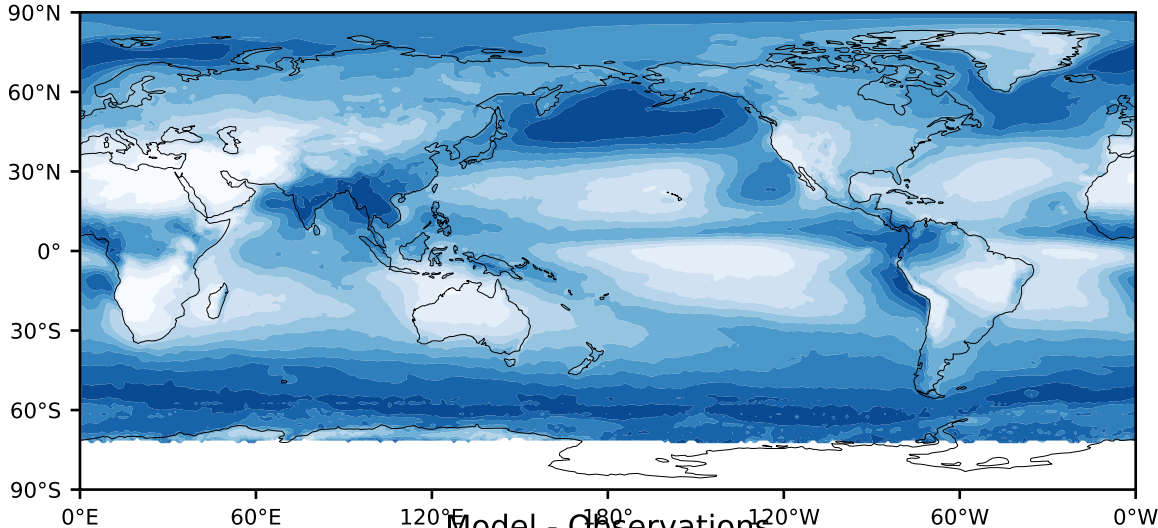

MODIS Simulator (None)

%  
Max 100.00  
Mean 47.81  
Min 0.00

95.0  
85.0  
75.0  
65.0  
55.0  
45.0  
35.0  
25.0  
15.0  
5.0