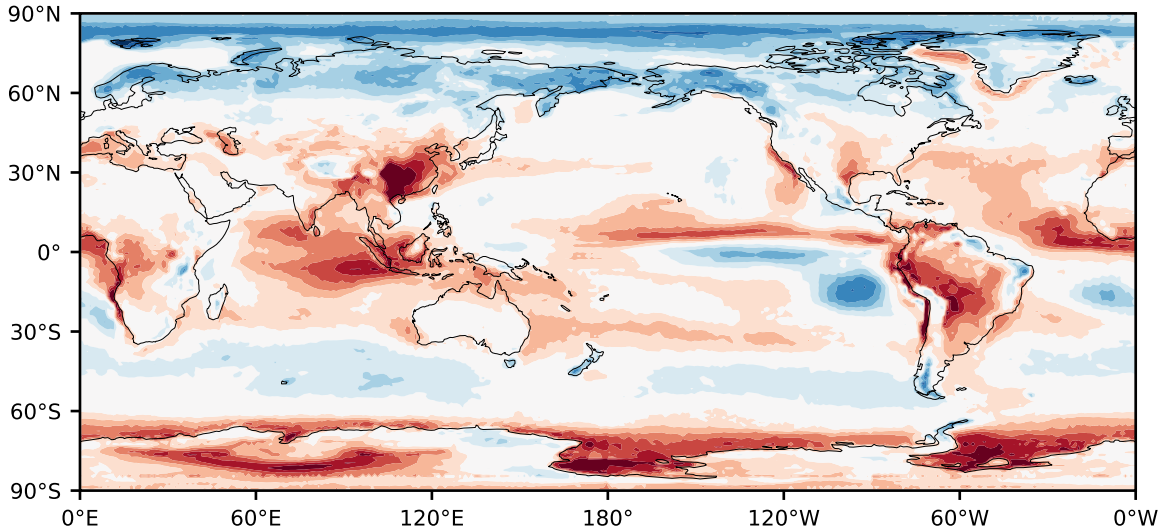

Model - Observations

Max 38.93
Mean -3.37
Min -65.98

RMSE 10.10
CORR 0.91