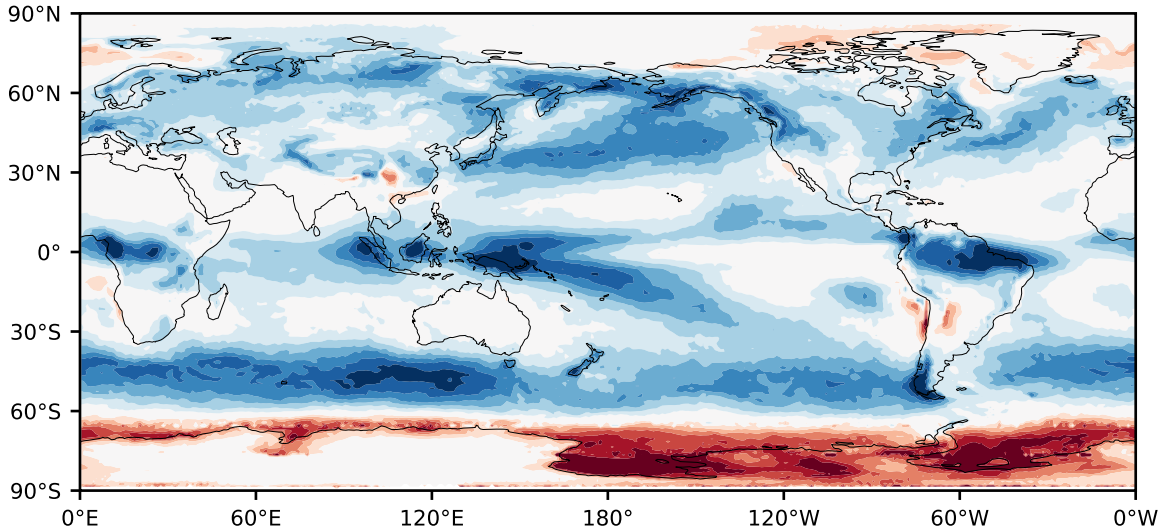

Model - Observations

Max 54.32
Mean 8.84
Min -84.71

RMSE 13.52
CORR 0.71