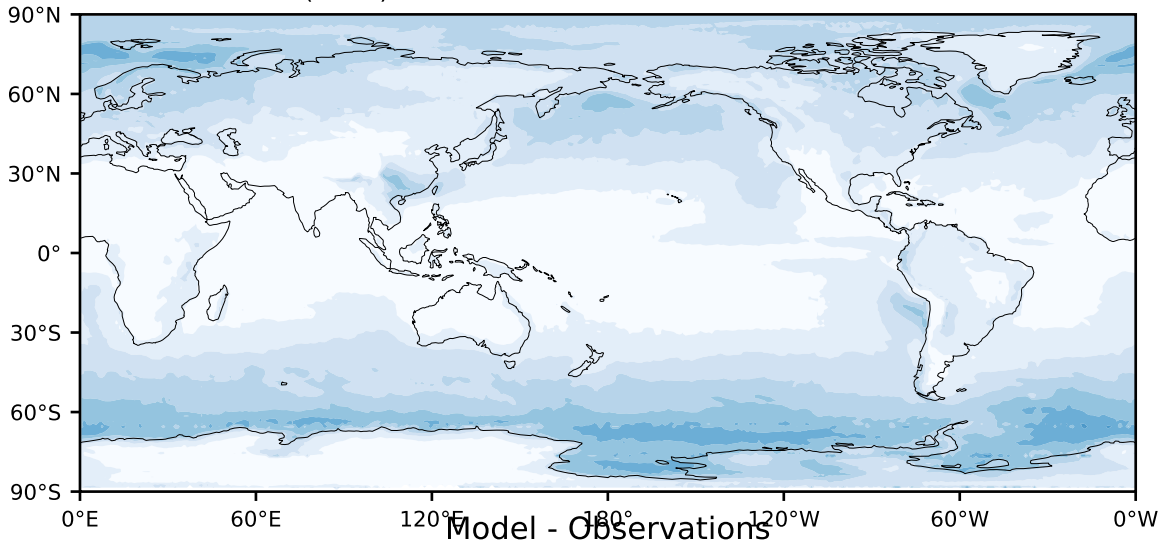

MODIS Simulator (None)

%

Max 84.77
Mean 12.45
Min 0.00

95.0
85.0
75.0
65.0
55.0
45.0
35.0
25.0
15.0
5.0