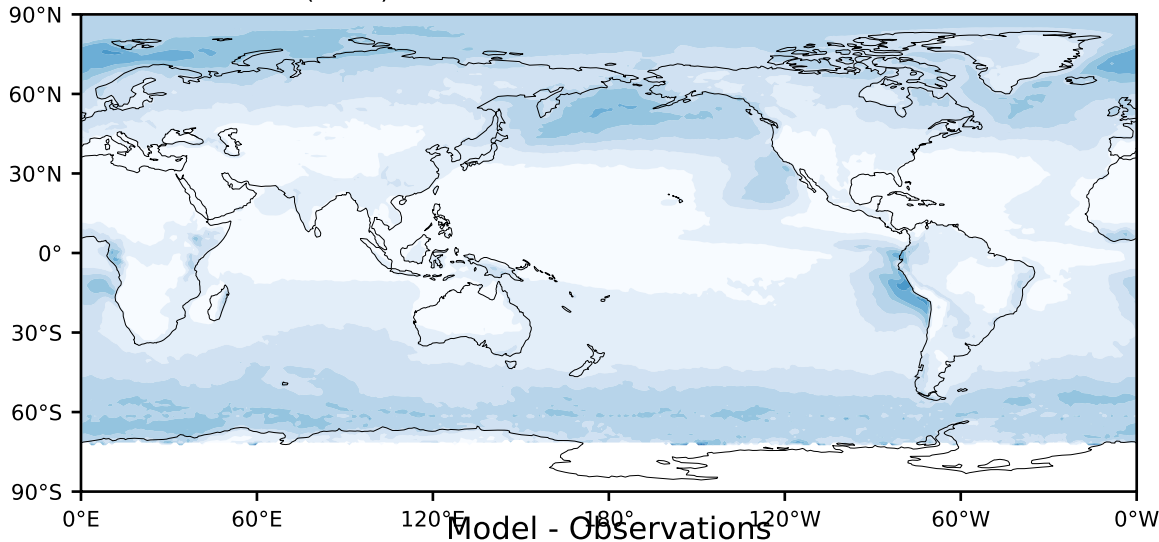

MODIS Simulator (None)

%

Max 100.00
Mean 12.34
Min 0.00

Model - Observations