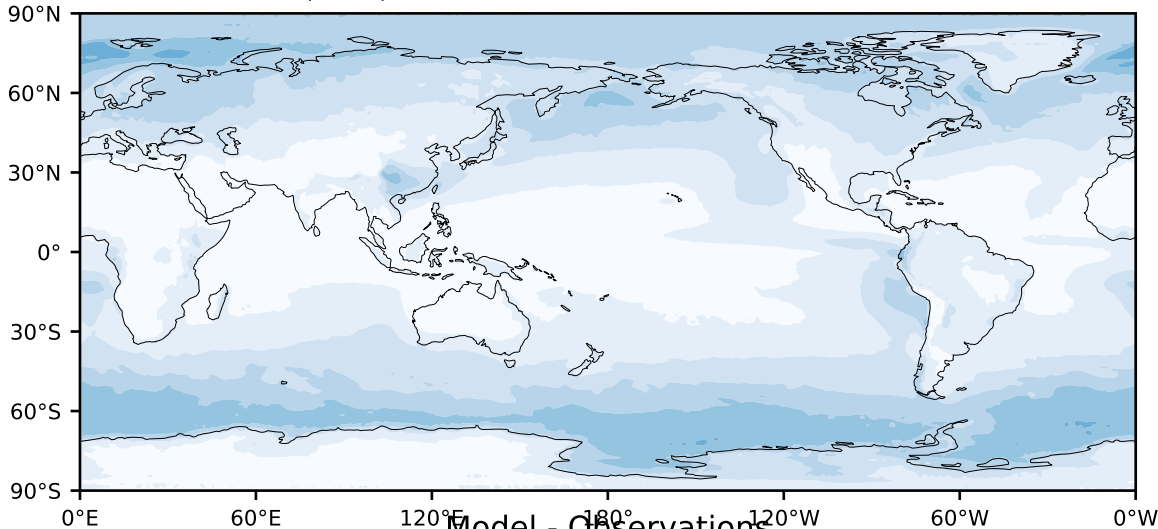

MODIS Simulator (None)

%

Max 55.45
Mean 12.93
Min 0.04

Model - Observations

95.0
85.0
75.0
65.0
55.0
45.0
35.0
25.0
15.0
5.0