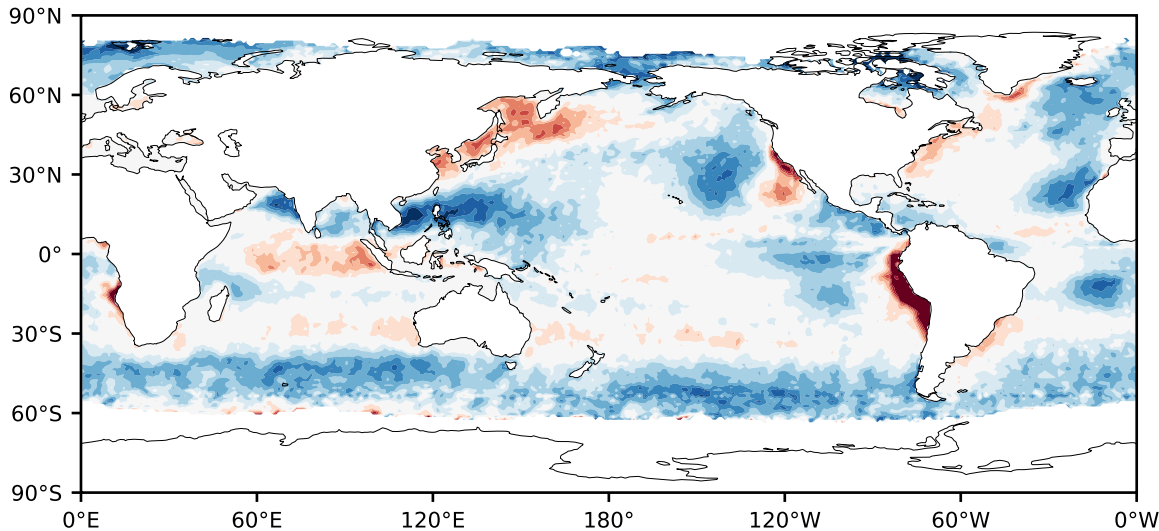

Model - Observations

Max 63.78
Mean 5.37
Min -83.66

RMSE 11.24
CORR 0.76