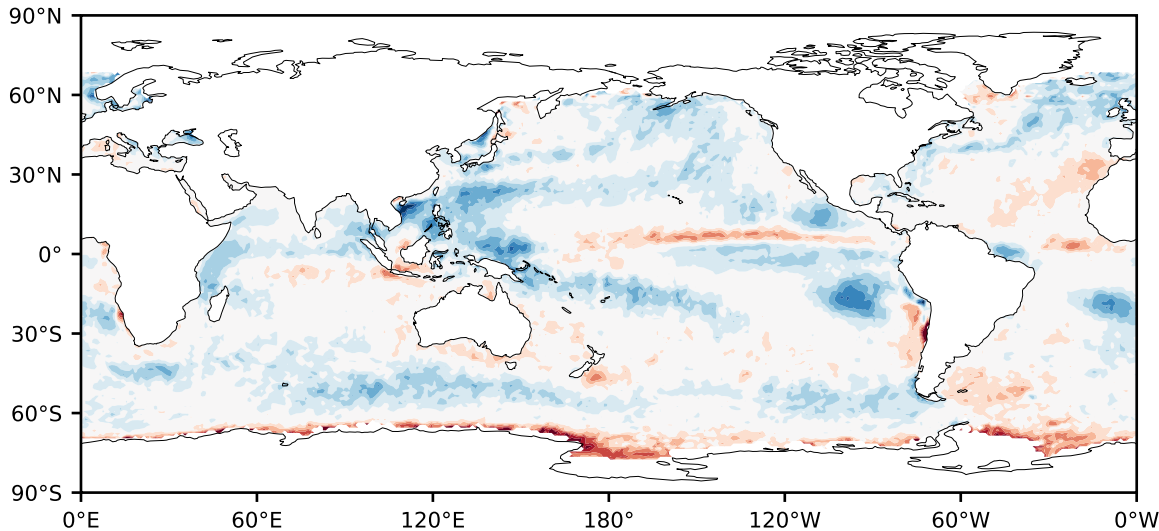

Model - Observations

Max 44.93
Mean 2.54
Min -83.03

RMSE 7.51
CORR 0.89