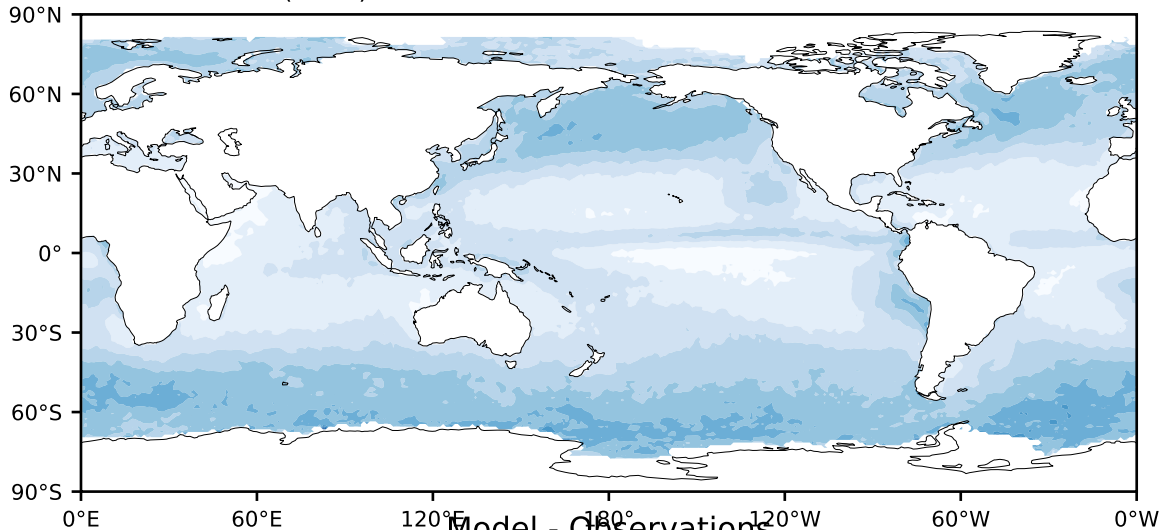

MISR Simulator (None)

%

Max 99.71  
Mean 22.24  
Min 0.00

95.0  
85.0  
75.0  
65.0  
55.0  
45.0  
35.0  
25.0  
15.0  
5.0