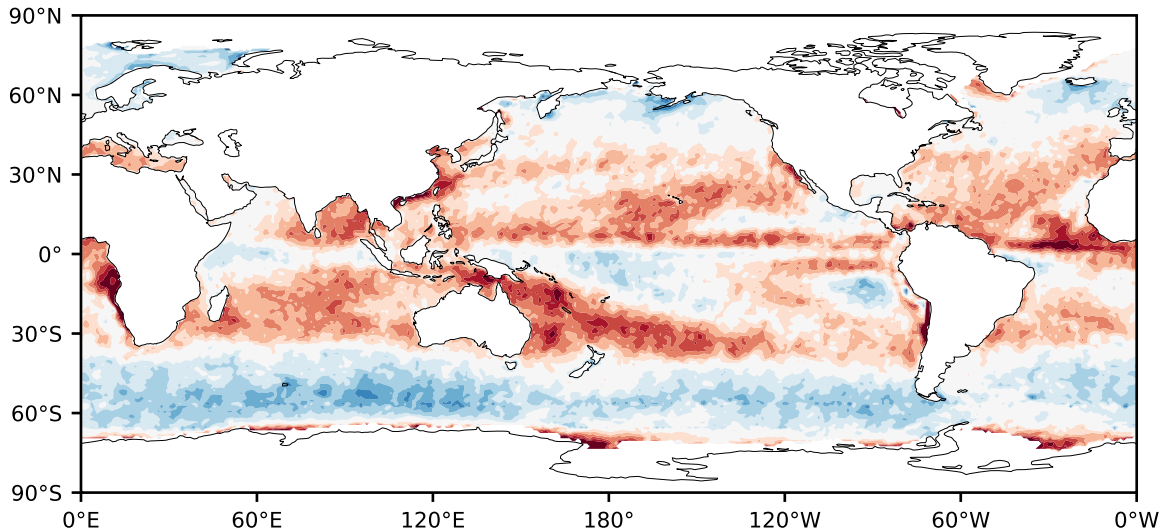

Model - Observations

Max 48.54
Mean -4.92
Min -73.81

RMSE 11.65
CORR 0.92