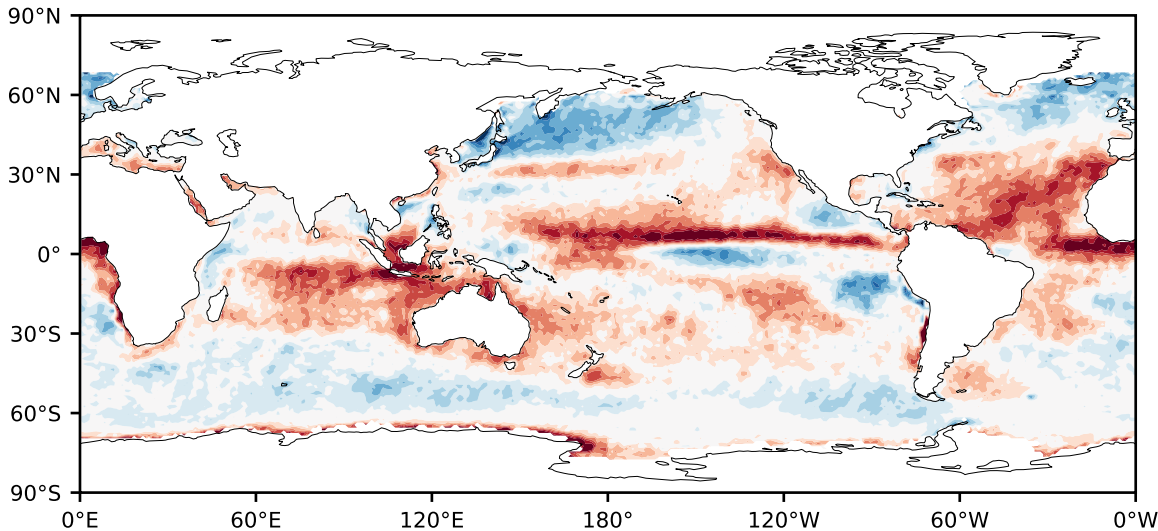

Model - Observations

Max 53.93
Mean -3.89
Min -78.55

RMSE 11.69
CORR 0.90