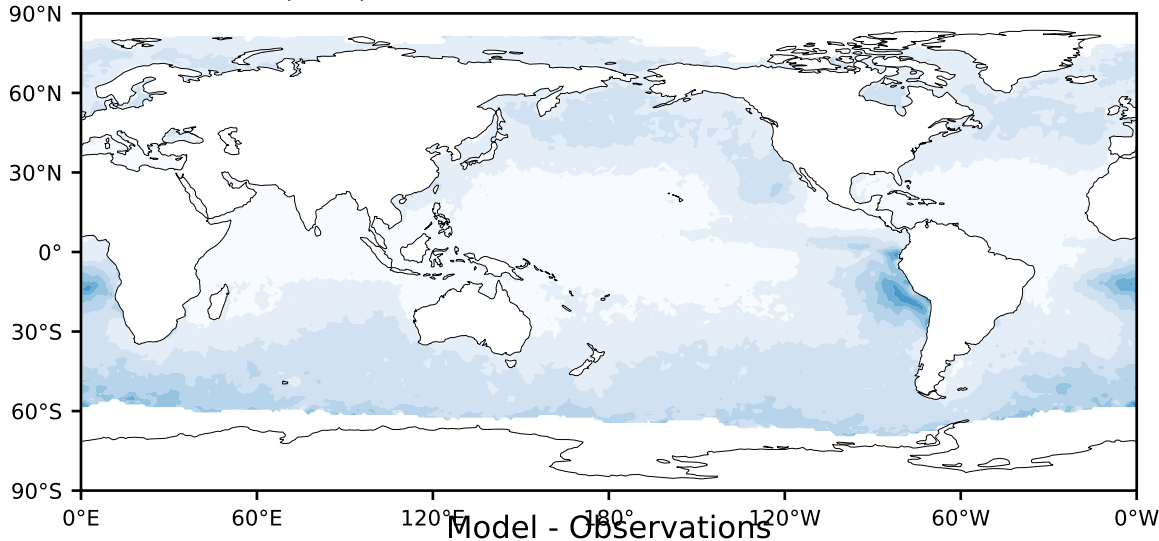

MISR Simulator (None)

%

Max 65.33  
Mean 11.07  
Min 0.00

95.0  
85.0  
75.0  
65.0  
55.0  
45.0  
35.0  
25.0  
15.0  
5.0