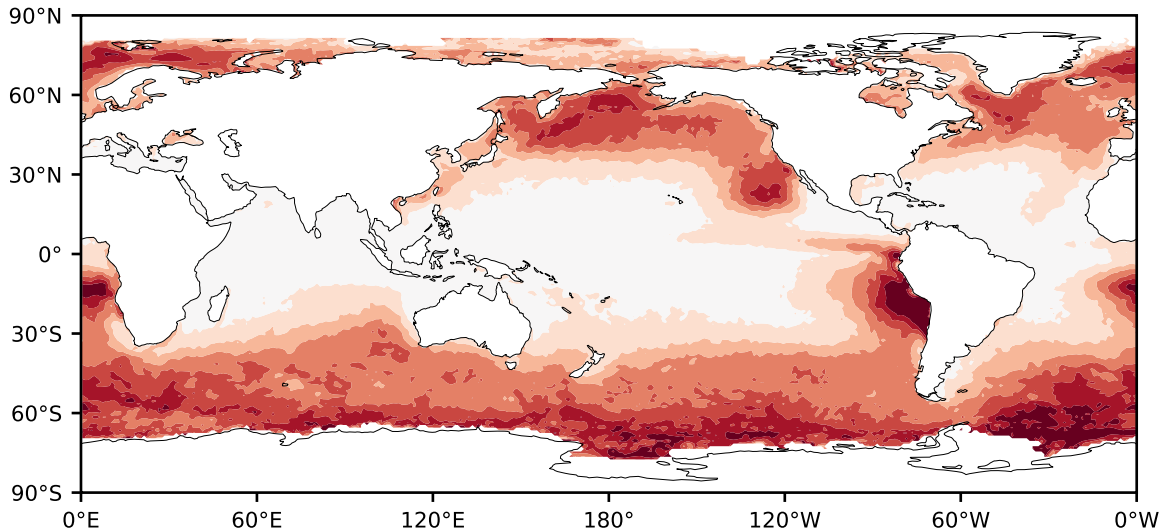

# Model - Observations

Max 0.00  
Mean -11.14  
Min -78.48

RMSE 13.95  
CORR nan