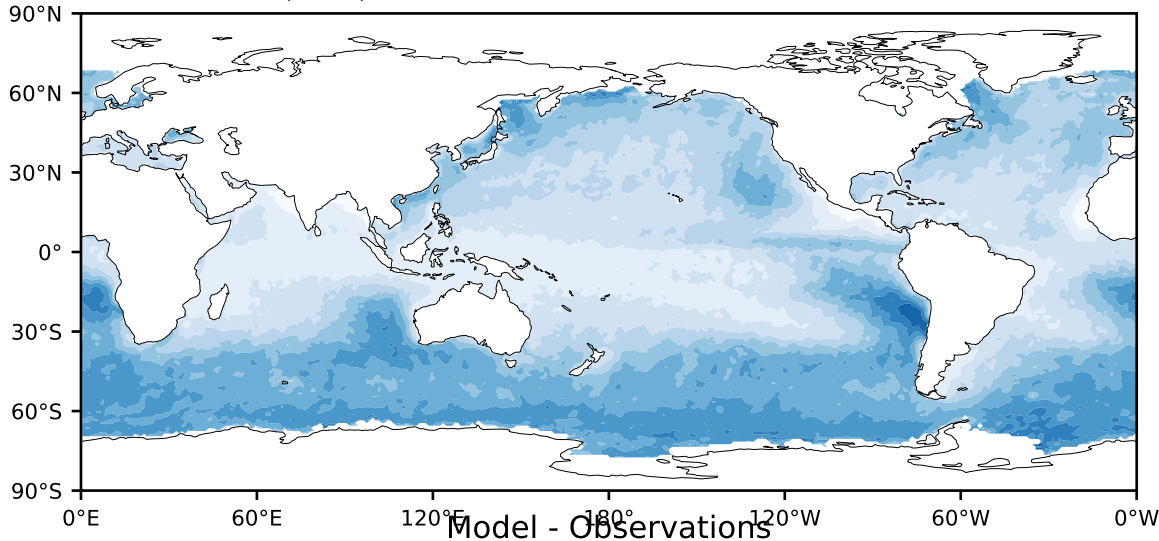

MISR Simulator (None)

%

Max 87.03  
Mean 31.69  
Min 0.18

95.0  
85.0  
75.0  
65.0  
55.0  
45.0  
35.0  
25.0  
15.0  
5.0