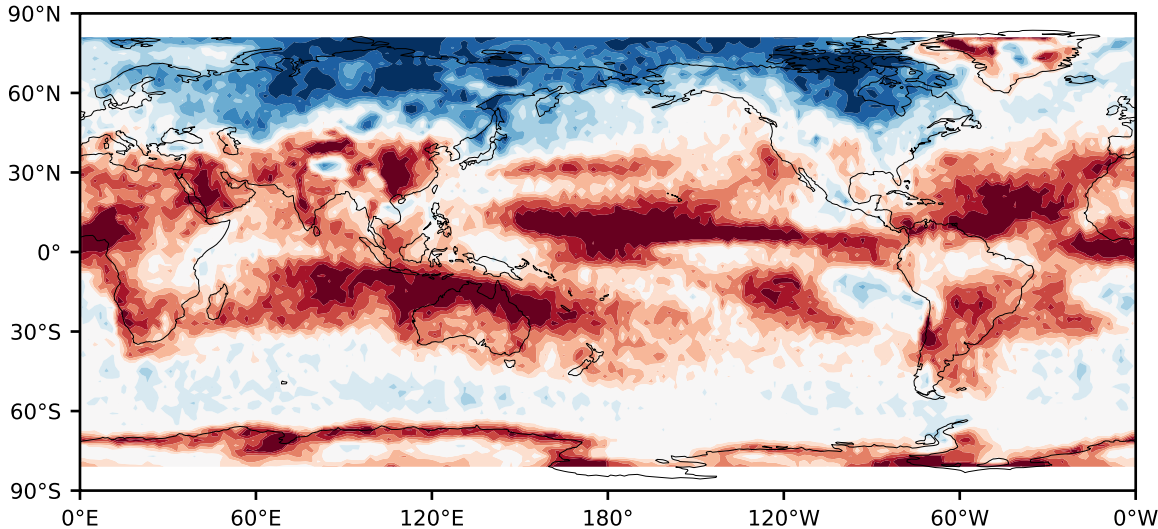

Model - Observations

Max 45.74
Mean -8.21
Min -57.01

RMSE 17.34
CORR 0.77