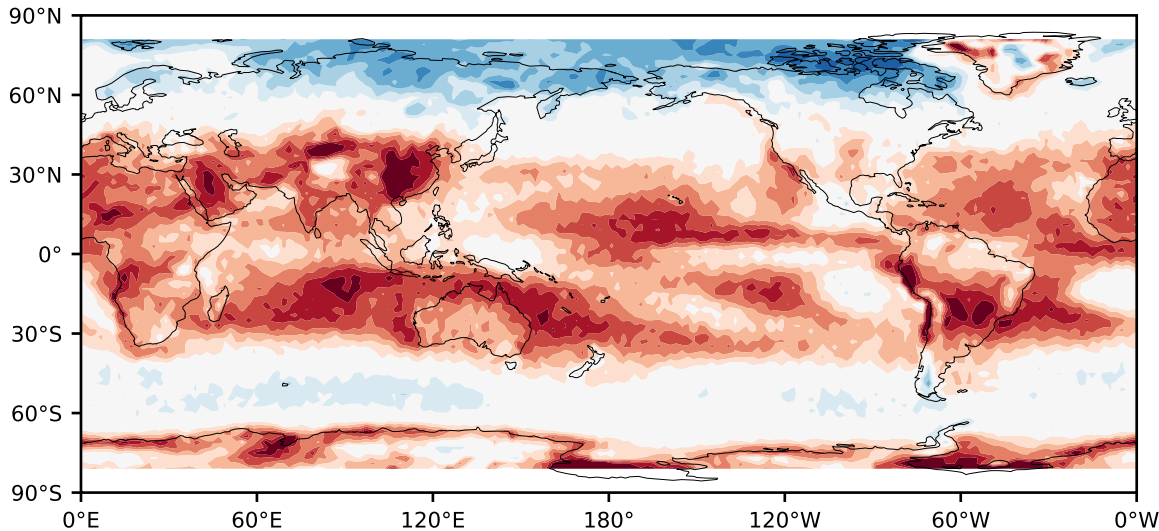

Model - Observations

Max 31.87
Mean -9.69
Min -57.19

RMSE 14.74
CORR 0.88