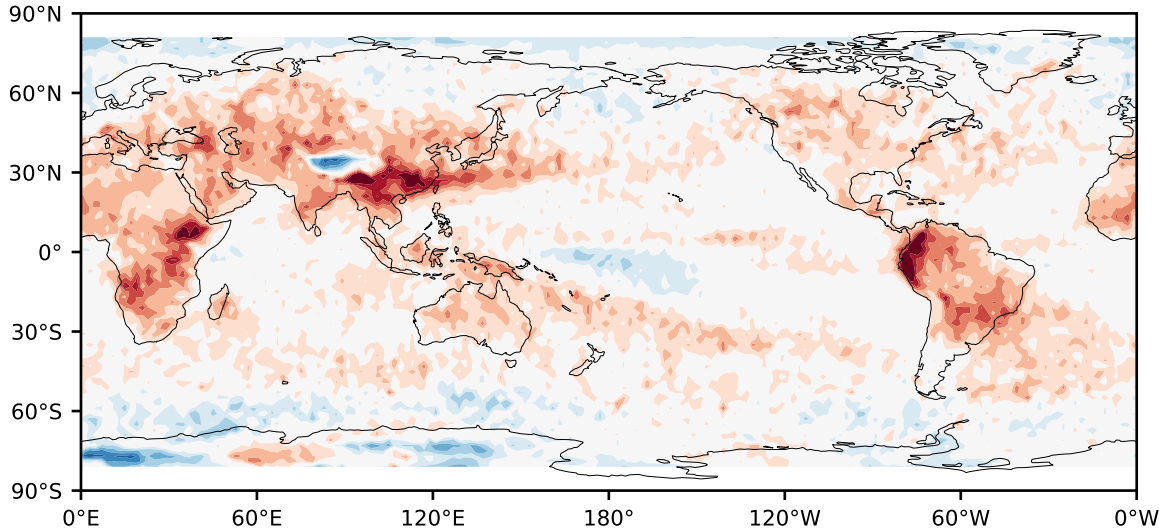

# Model - Observations

Max 28.58  
Mean -4.74  
Min -54.44

RMSE 8.34  
CORR 0.80